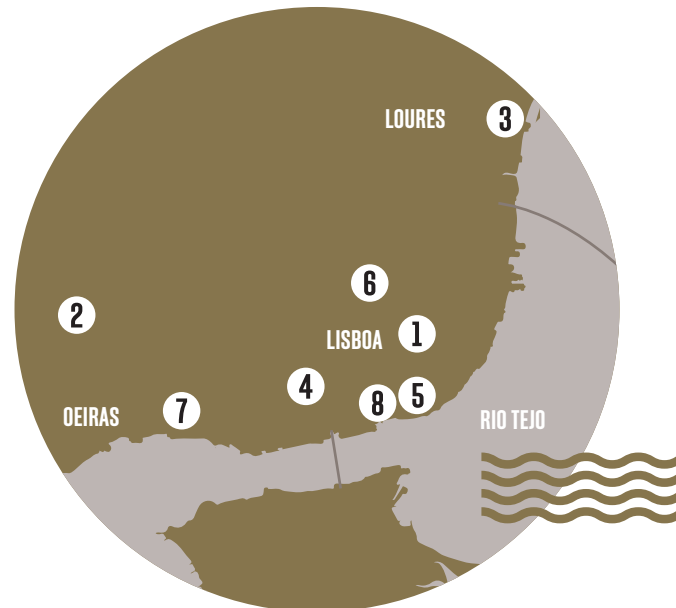

HIGH-QUALITY EDUCATION AND RESEARCH
WIDE RANGE OF KNOWLEDGE
A PLACE FOR CULTURE, ART AND SPORTS

ULisboa is deeply involved with Portuguese society and the Lisbon metropolitan area, accepting its responsibility to make the city of Lisbon one of the great European capitals of culture and science.

ULisboa welcomes every year more than 1,000 foreign students in search of high-quality education, and the culture, climate and hospitality that Lisbon and Portugal have to offer.

The quality of research, innovation and culture of the schools and research units at ULisboa attracts a growing number of international talents to create projects and research partnerships at the highest level.

ULisboa recognises the importance of sports as an important part of a university education. Its extensive sporting facilities, Estádio Universitário de Lisboa, with more than 14 hectares of grounds, serve both the University and the city.

ULisboa, a national and international leader, lives up to its motto: a University from Lisbon to the world.

AROUND 50,000 STUDENTS
100 RESEARCH UNITS
400 COURSES